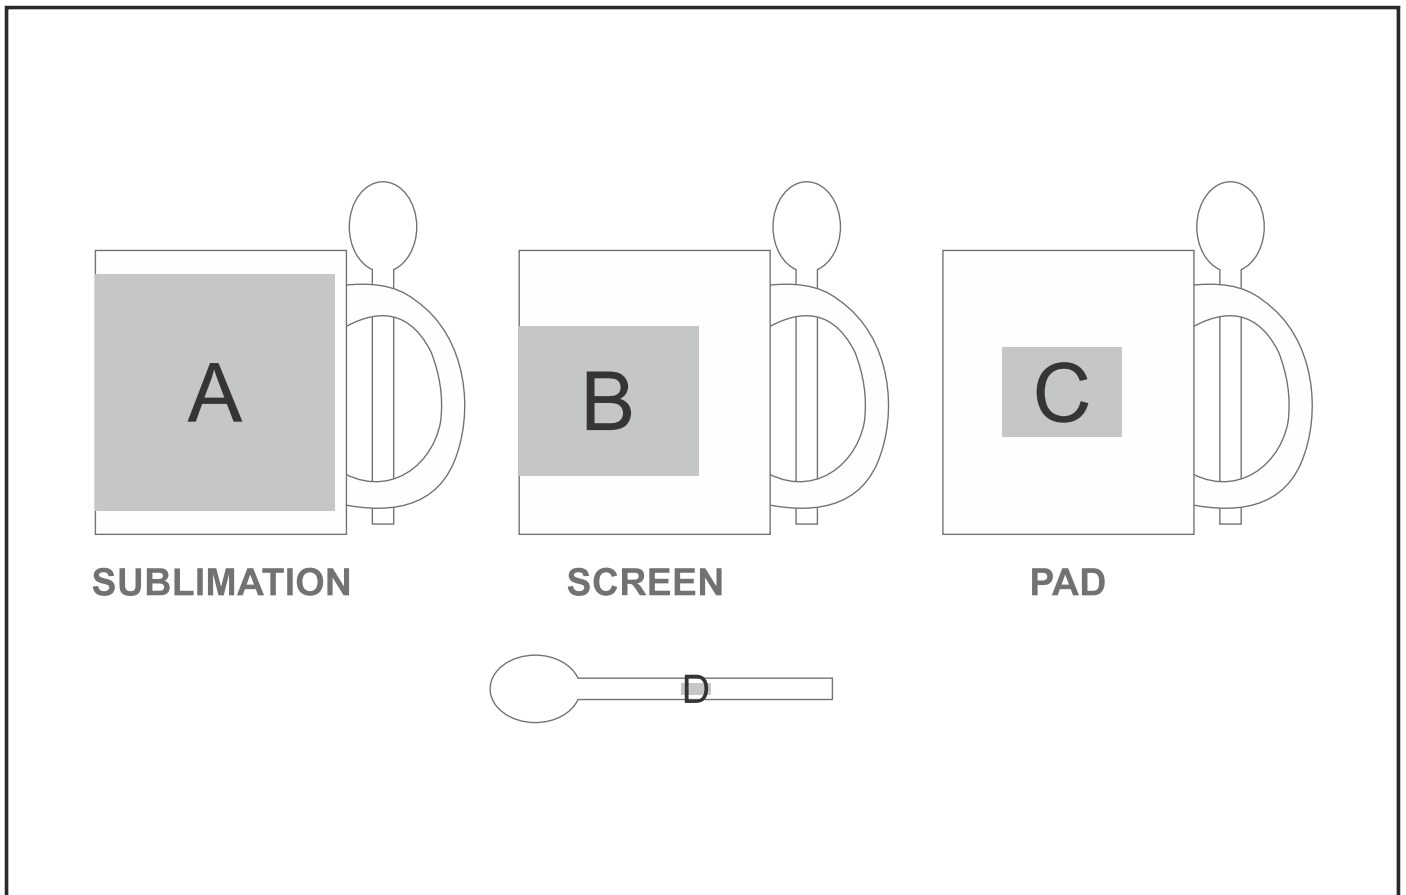

MUG-6730

Eden Sublimation Ceramic Mug & Spoon Set - 320ml

Need to know:

- Includes 1-Position Sublimation (setup fees apply)
- No Large Solid Backgrounds or Solid Coverage Prints.

Branding Options:

Position A

1. Sublimation (SUB-B)
Full Colour
Size: 220mm wide x 80mm high

Position C

1. Pad Printing (PC)
4 Colours
Size: 40mm wide x 30mm high

Position B

1. Screen Wrap (SW)
1 Colour
Size: 180mm wide x 50mm high

Position D

1. Pad Printing (PC)
1 Colour
Size: 10mm wide x 4mm high